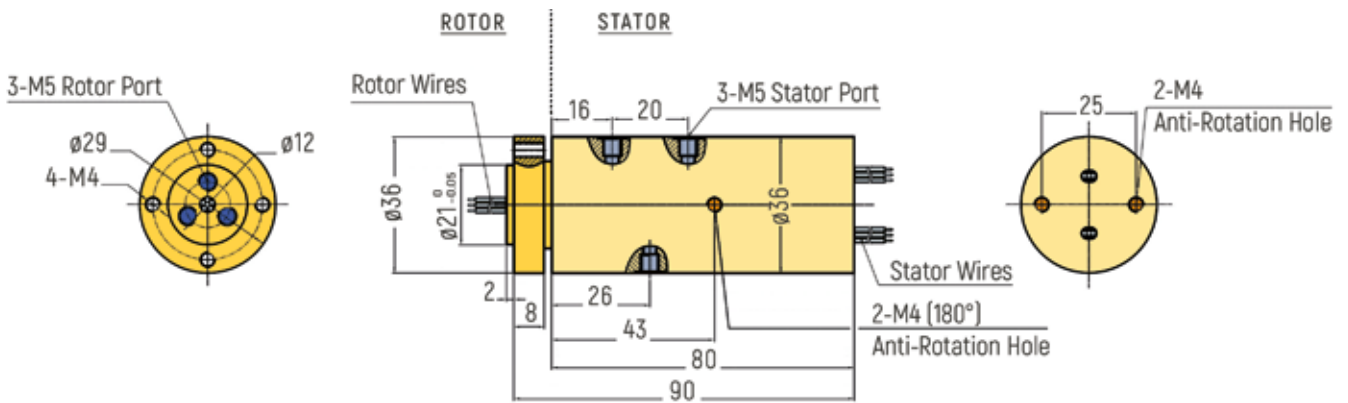

# MINIATURE PNEUMATIC

**DIMENSIONS (in mm)**

RX-PM502 - No Signal Rings

RX-PM502 - 6 Signal Rings

RX-PM502 - 12 Signal Rings

# MINIATURE PNEUMATIC

**DIMENSIONS (in mm)**

RX-PM503 - No Signal Rings

RX-PM503 - 6 Signal Rings

RX-PM503 - 12 Signal Rings

# MINIATURE PNEUMATIC

**DIMENSIONS (in mm)**

RX-PM504 - No Signal Rings

RX-PM504 - 6 Signal Rings

RX-PM504 - 12 Signal Rings