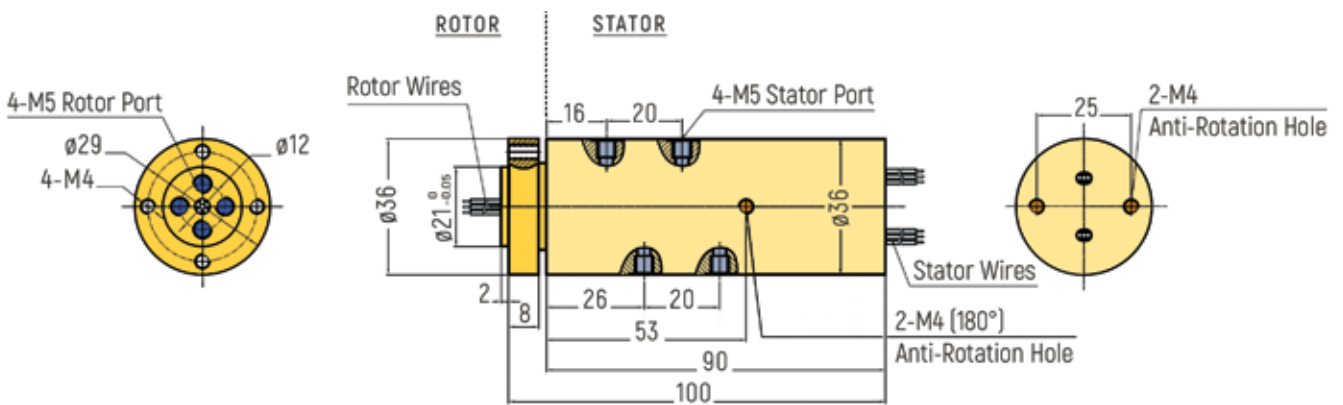

# MINIATURE PNEUMATIC

**DIMENSIONS (in mm)**

RX-PM503 - No Signal Rings

RX-PM503 - 6 Signal Rings

RX-PM503 - 12 Signal Rings

# MINIATURE PNEUMATIC

**DIMENSIONS (in mm)**

RX-PM504 - No Signal Rings

RX-PM504 - 6 Signal Rings

RX-PM504 - 12 Signal Rings