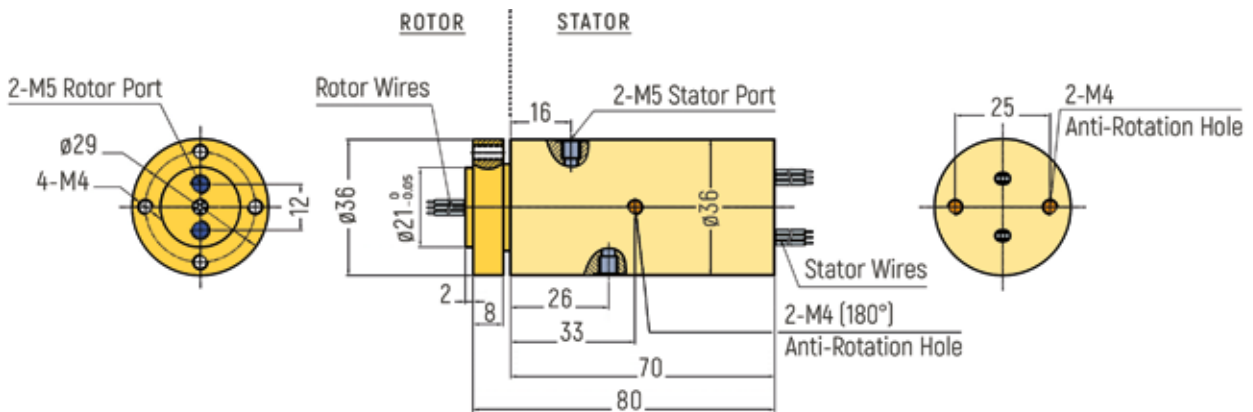

MINIATURE PNEUMATIC

RX-PMM501 Series	p.1	RX-PMM503 Series	p.3
RX-PMM502 Series	p.2	RX-PMM504 Series	p.4

DIMENSIONS (in mm)

RX-PMM501 - No Signal Rings

RX-PMM501 - 6 Signal Rings

RX-PMM501 - 12 Signal Rings

MINIATURE PNEUMATIC

DIMENSIONS (in mm)

RX-PM502 - No Signal Rings

RX-PM502 - 6 Signal Rings

RX-PM502 - 12 Signal Rings

MINIATURE PNEUMATIC

DIMENSIONS (in mm)

RX-PM503 - No Signal Rings

RX-PM503 - 6 Signal Rings

RX-PM503 - 12 Signal Rings

MINIATURE PNEUMATIC

DIMENSIONS (in mm)

RX-PM504 - No Signal Rings

RX-PM504 - 6 Signal Rings

RX-PM504 - 12 Signal Rings