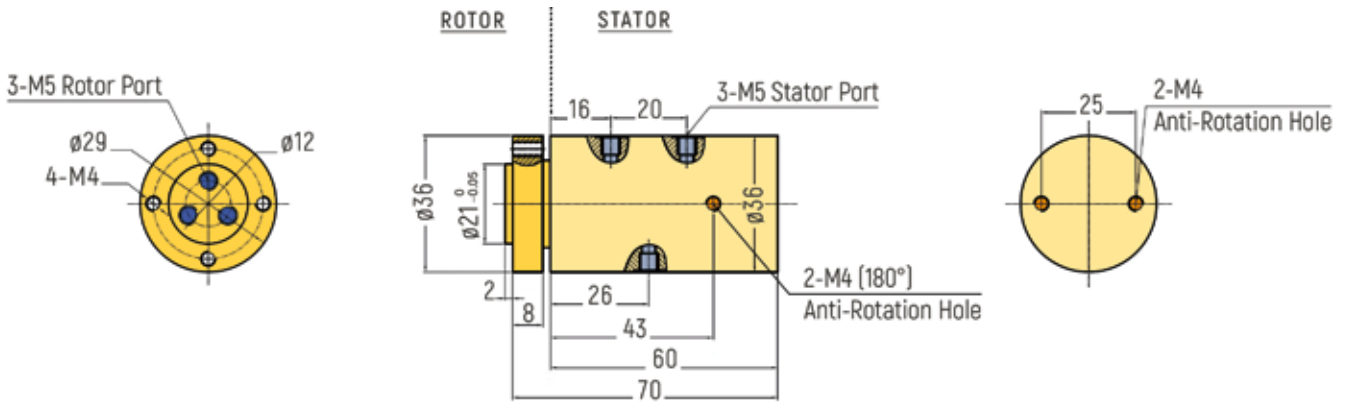

MINIATURE PNEUMATIC

DIMENSIONS (in mm)

RX-PM502 - No Signal Rings

RX-PM502 - 6 Signal Rings

RX-PM502 - 12 Signal Rings

MINIATURE PNEUMATIC

DIMENSIONS (in mm)

RX-PM503 - No Signal Rings

RX-PM503 - 6 Signal Rings

RX-PM503 - 12 Signal Rings

MINIATURE PNEUMATIC

DIMENSIONS (in mm)

RX-PM504 - No Signal Rings

RX-PM504 - 6 Signal Rings

RX-PM504 - 12 Signal Rings