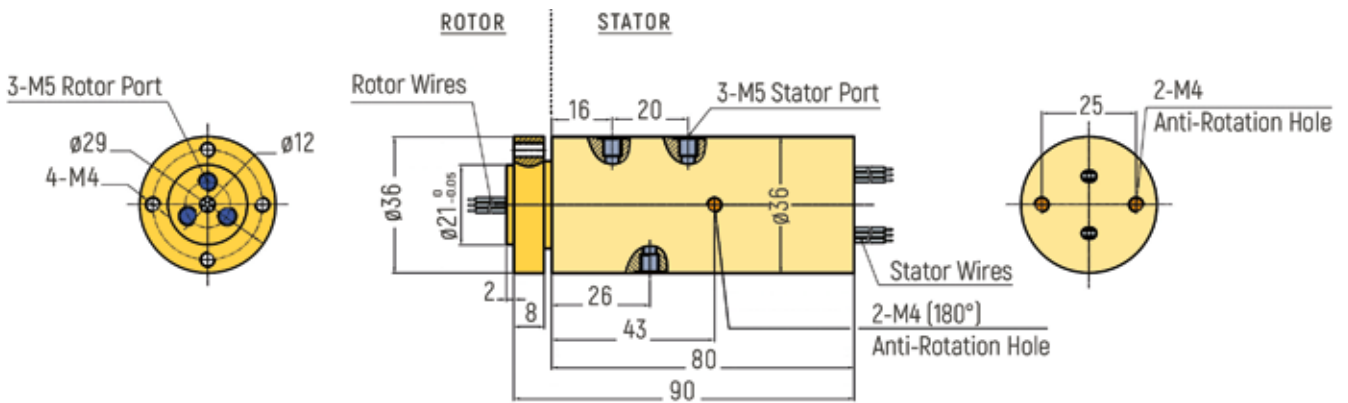

MINIATURE PNEUMATIC

DIMENSIONS (in mm)

RX-PM502 - No Signal Rings

RX-PM502 - 6 Signal Rings

RX-PM502 - 12 Signal Rings

MINIATURE PNEUMATIC

DIMENSIONS (in mm)

RX-PM503 - No Signal Rings

RX-PM503 - 6 Signal Rings

RX-PM503 - 12 Signal Rings

MINIATURE PNEUMATIC

DIMENSIONS (in mm)

RX-PM504 - No Signal Rings

RX-PM504 - 6 Signal Rings

RX-PM504 - 12 Signal Rings