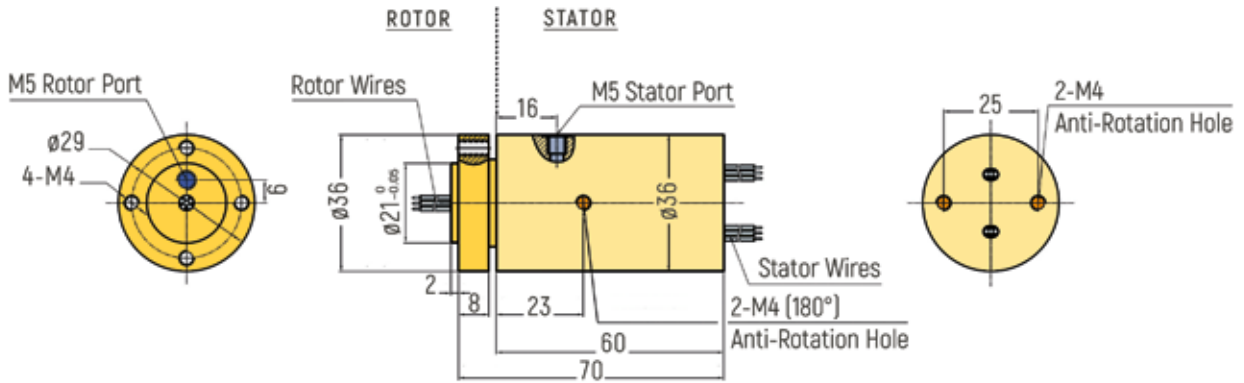

MINIATURE PNEUMATIC

RX-PMM501 Series	p.1	RX-PMM503 Series	p.3
RX-PMM502 Series	p.2	RX-PMM504 Series	p.4

DIMENSIONS (in mm)

RX-PMM501 - No Signal Rings

RX-PMM501 - 6 Signal Rings

RX-PMM501 - 12 Signal Rings

MINIATURE PNEUMATIC

DIMENSIONS (in mm)

RX-PM502 - No Signal Rings

RX-PM502 - 6 Signal Rings

RX-PM502 - 12 Signal Rings

MINIATURE PNEUMATIC

DIMENSIONS (in mm)

RX-PM503 - No Signal Rings

RX-PM503 - 6 Signal Rings

RX-PM503 - 12 Signal Rings

MINIATURE PNEUMATIC

DIMENSIONS (in mm)

RX-PM504 - No Signal Rings

RX-PM504 - 6 Signal Rings

RX-PM504 - 12 Signal Rings