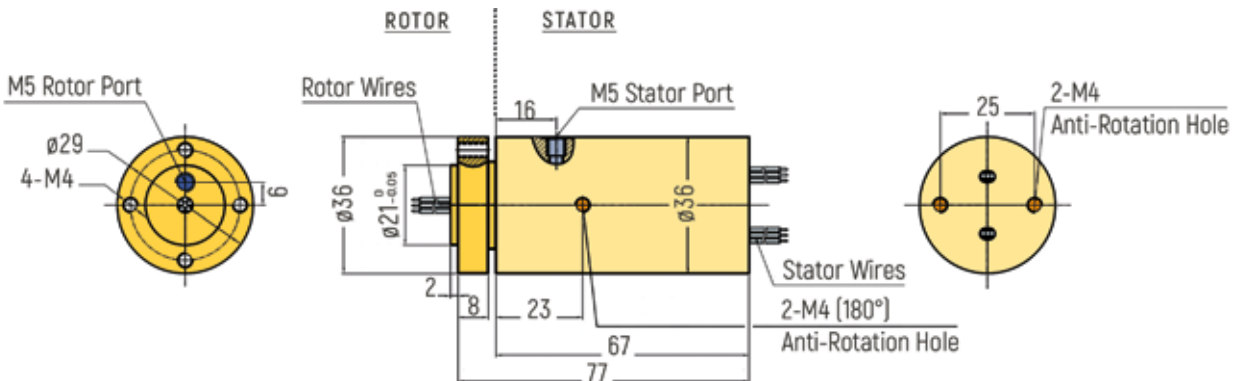

MINIATURE PNEUMATIC

RX-PMM501 Series	p.1	RX-PMM503 Series	p.3
RX-PMM502 Series	p.2	RX-PMM504 Series	p.4

DIMENSIONS (in mm)

RX-PMM501 - No Signal Rings

RX-PMM501 - 6 Signal Rings

RX-PMM501 - 12 Signal Rings

MINIATURE PNEUMATIC

DIMENSIONS (in mm)

RX-PM502 - No Signal Rings

RX-PM502 - 6 Signal Rings

RX-PM502 - 12 Signal Rings

MINIATURE PNEUMATIC

DIMENSIONS (in mm)

RX-PM503 - No Signal Rings

RX-PM503 - 6 Signal Rings

RX-PM503 - 12 Signal Rings

MINIATURE PNEUMATIC

DIMENSIONS (in mm)

RX-PM504 - No Signal Rings

RX-PM504 - 6 Signal Rings

RX-PM504 - 12 Signal Rings