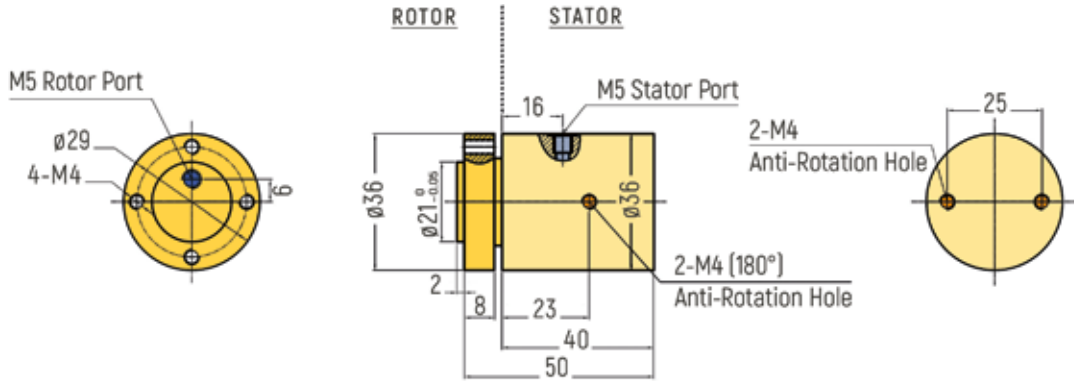

MINIATURE PNEUMATIC

RX-PMM501 Series	p.1	RX-PMM503 Series	p.3
RX-PMM502 Series	p.2	RX-PMM504 Series	p.4

DIMENSIONS (in mm)

RX-PMM501 - No Signal Rings

RX-PMM501 - 6 Signal Rings

RX-PMM501 - 12 Signal Rings

MINIATURE PNEUMATIC

DIMENSIONS (in mm)

RX-PM502 - No Signal Rings

RX-PM502 - 6 Signal Rings

RX-PM502 - 12 Signal Rings

MINIATURE PNEUMATIC

DIMENSIONS (in mm)

RX-PM503 - No Signal Rings

RX-PM503 - 6 Signal Rings

RX-PM503 - 12 Signal Rings

MINIATURE PNEUMATIC

DIMENSIONS (in mm)

RX-PM504 - No Signal Rings

RX-PM504 - 6 Signal Rings

RX-PM504 - 12 Signal Rings