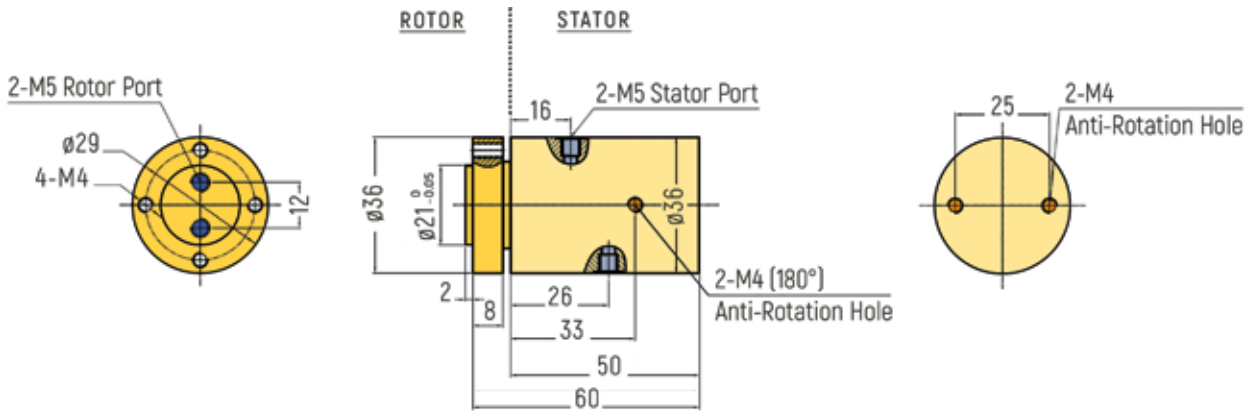

MINIATURE PNEUMATIC

RX-PMM501 Series	p.1	RX-PMM503 Series	p.3
RX-PMM502 Series	p.2	RX-PMM504 Series	p.4

DIMENSIONS (in mm)

RX-PMM501 - No Signal Rings

RX-PMM501 - 6 Signal Rings

RX-PMM501 - 12 Signal Rings

MINIATURE PNEUMATIC

DIMENSIONS (in mm)

RX-PM502 - No Signal Rings

RX-PM502 - 6 Signal Rings

RX-PM502 - 12 Signal Rings

MINIATURE PNEUMATIC

DIMENSIONS (in mm)

RX-PM503 - No Signal Rings

RX-PM503 - 6 Signal Rings

RX-PM503 - 12 Signal Rings

MINIATURE PNEUMATIC

DIMENSIONS (in mm)

RX-PM504 - No Signal Rings

RX-PM504 - 6 Signal Rings

RX-PM504 - 12 Signal Rings