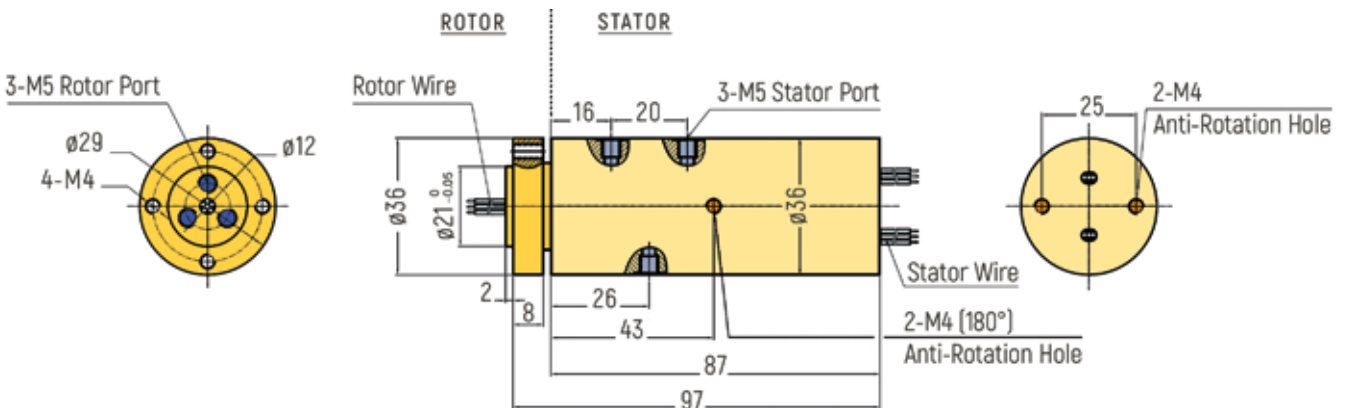

MINIATURE PNEUMATIC

DIMENSIONS (in mm)

RX-PM502 - No Signal Rings

RX-PM502 - 6 Signal Rings

RX-PM502 - 12 Signal Rings

MINIATURE PNEUMATIC

DIMENSIONS (in mm)

RX-PM503 - No Signal Rings

RX-PM503 - 6 Signal Rings

RX-PM503 - 12 Signal Rings

MINIATURE PNEUMATIC

DIMENSIONS (in mm)

RX-PM504 - No Signal Rings

RX-PM504 - 6 Signal Rings

RX-PM504 - 12 Signal Rings