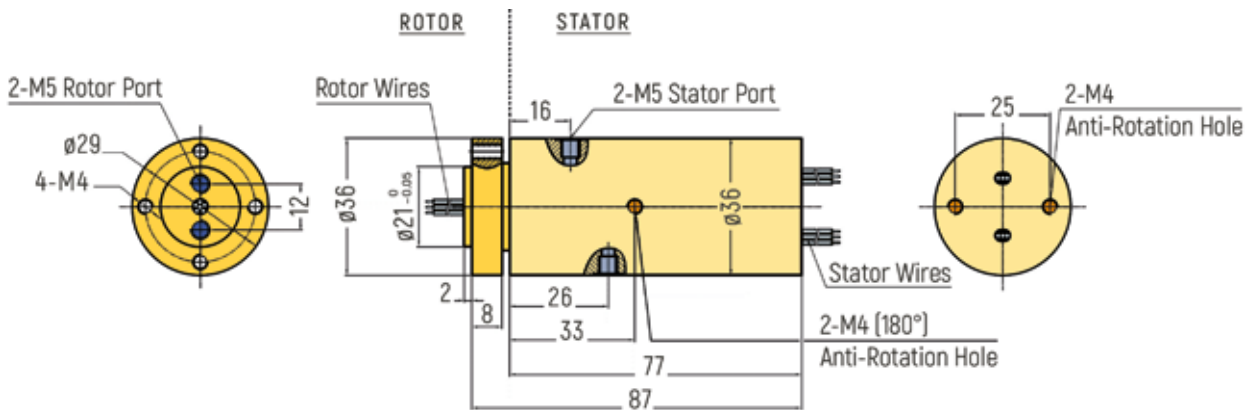

MINIATURE PNEUMATIC

DIMENSIONS (in mm)

RX-PM502 - No Signal Rings

RX-PM502 - 6 Signal Rings

RX-PM502 - 12 Signal Rings

MINIATURE PNEUMATIC

DIMENSIONS (in mm)

RX-PM503 - No Signal Rings

RX-PM503 - 6 Signal Rings

RX-PM503 - 12 Signal Rings

MINIATURE PNEUMATIC

DIMENSIONS (in mm)

RX-PM504 - No Signal Rings

RX-PM504 - 6 Signal Rings

RX-PM504 - 12 Signal Rings