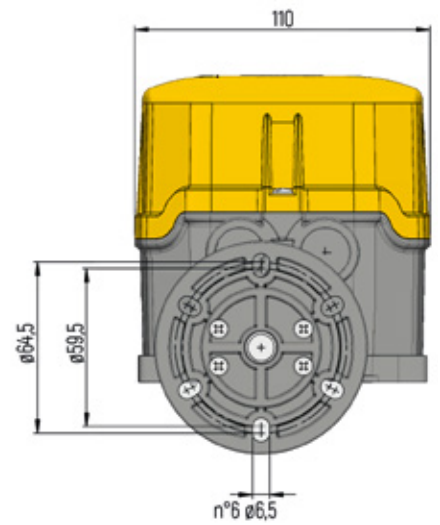

FRM

DIMENSIONS (in mm)

4 Contacts:

FRM

DIMENSIONS (in mm)

6 Contacts:

FRM

DIMENSIONS (in mm)

4 Contacts with small flange:

FRM

DIMENSIONS (in mm)

6 Contacts with small flange:

FRM

DIMENSIONS (in mm)

4 Contacts with flange:

FRM

DIMENSIONS (in mm)

6 Contacts with flange:

FRM

DIMENSIONS (in mm)

With flexible shaft:

FRM

DIMENSIONS (in mm)

With Male Connection: