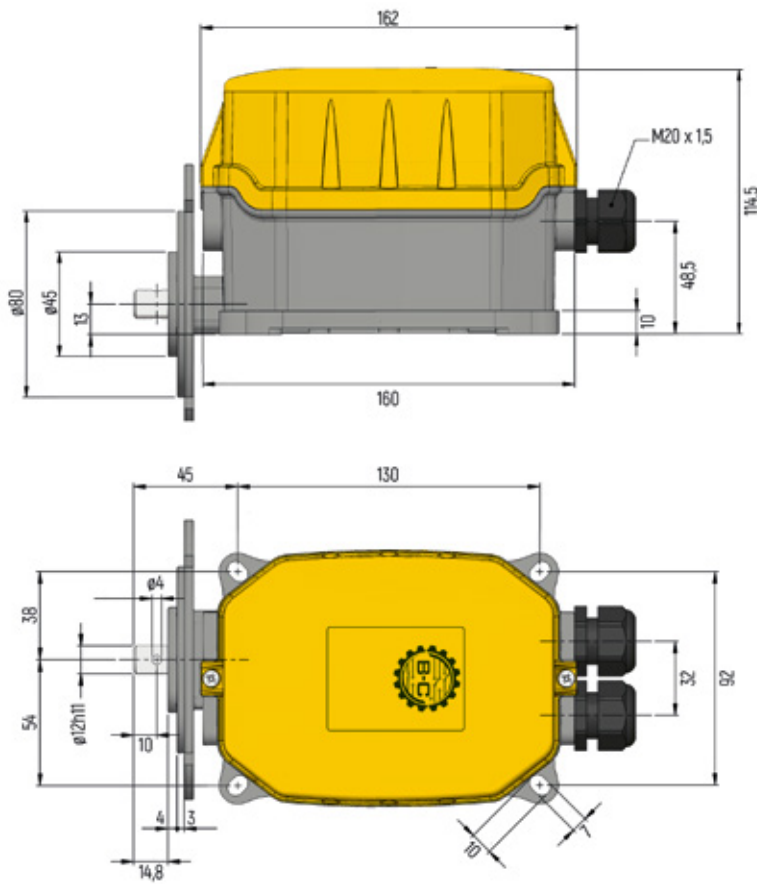

FRM

DIMENSIONS (in mm)

4 Contacts:

FRM

DIMENSIONS (in mm)

6 Contacts:

FRM

DIMENSIONS (in mm)

4 Contacts with small flange:

FRM

DIMENSIONS (in mm)

6 Contacts with small flange:

FRM

DIMENSIONS (in mm)

4 Contacts with flange:

FRM

DIMENSIONS (in mm)

6 Contacts with flange:

FRM

DIMENSIONS (in mm)

With flexible shaft:

FRM

DIMENSIONS (in mm)

With Male Connection: