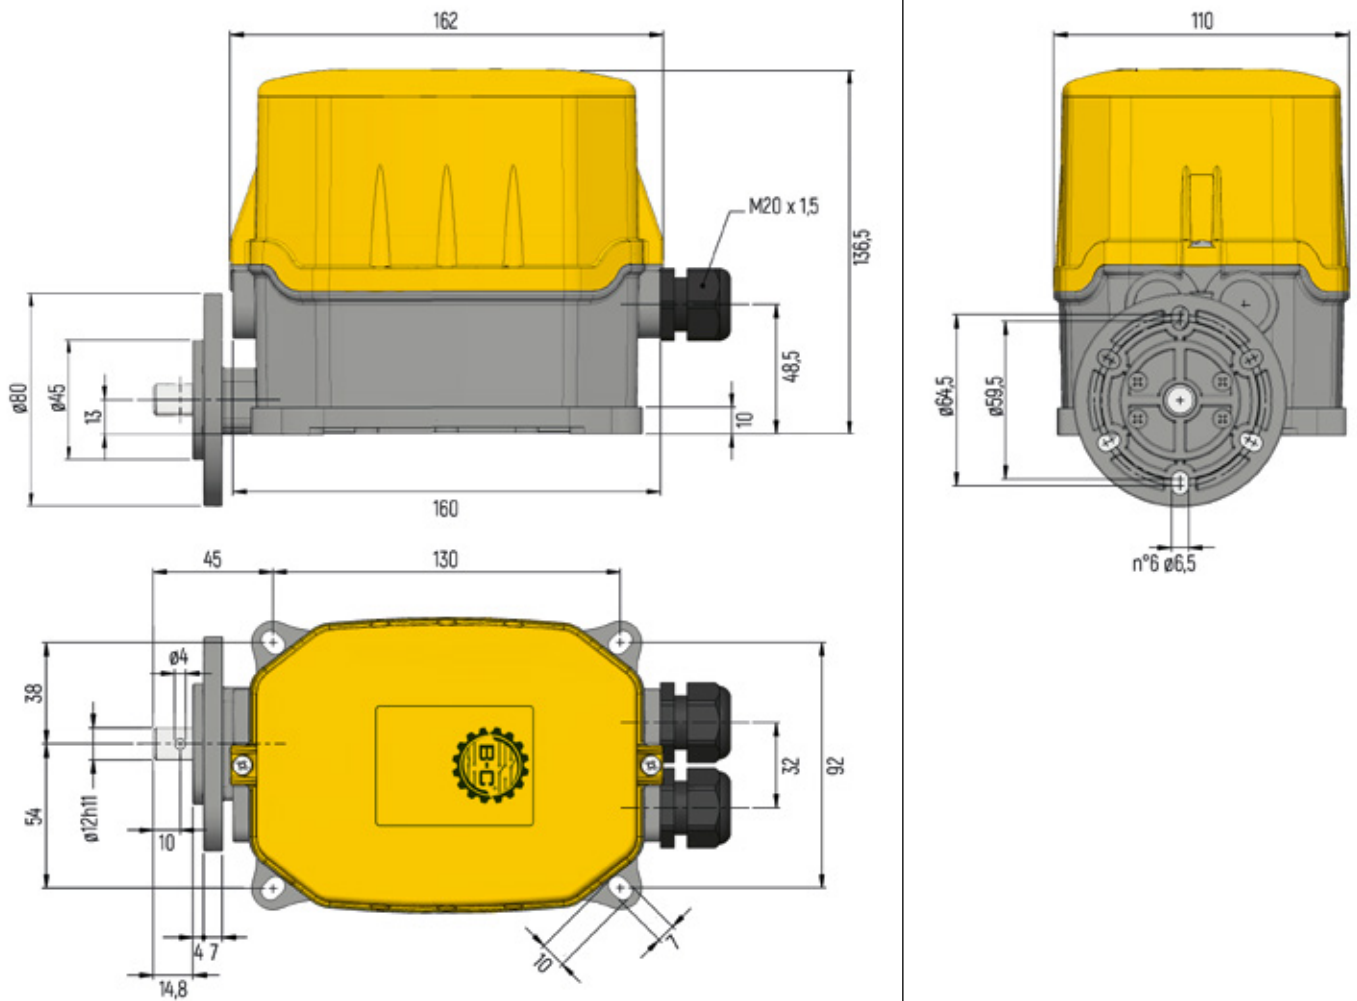

4 Contacts with small flange:

FRM

DIMENSIONS (in mm)

6 Contacts with small flange:

FRM

DIMENSIONS (in mm)

4 Contacts with flange:

FRM

DIMENSIONS (in mm)

6 Contacts with flange:

FRM

DIMENSIONS (in mm)

With flexible shaft:

FRM

DIMENSIONS (in mm)

With Male Connection: