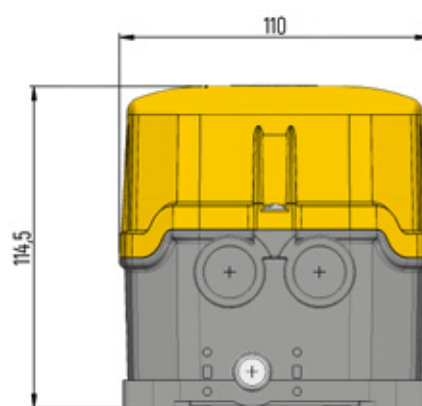

FRM

DIMENSIONS (in mm)

4 Contacts:

FRM

DIMENSIONS (in mm)

6 Contacts:

FRM

DIMENSIONS (in mm)

4 Contacts with small flange:

FRM

DIMENSIONS (in mm)

6 Contacts with small flange:

FRM

DIMENSIONS (in mm)

4 Contacts with flange:

FRM

DIMENSIONS (in mm)

6 Contacts with flange:

FRM

DIMENSIONS (in mm)

With flexible shaft:

FRM

DIMENSIONS (in mm)

With Male Connection: