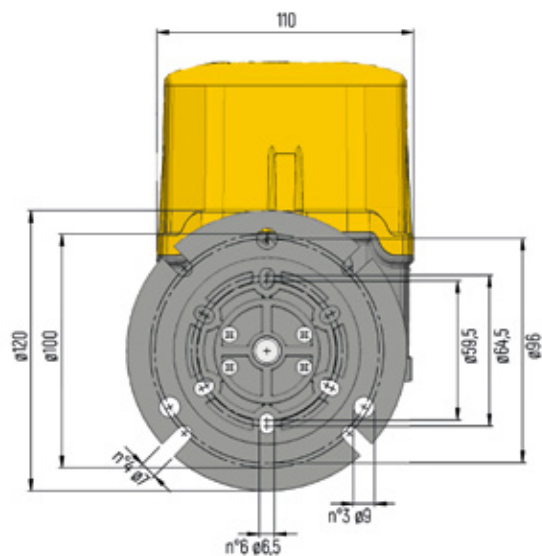

FRM

DIMENSIONS (in mm)

4 Contacts:

FRM

DIMENSIONS (in mm)

6 Contacts:

FRM

DIMENSIONS (in mm)

4 Contacts with small flange:

FRM

DIMENSIONS (in mm)

6 Contacts with small flange:

FRM

DIMENSIONS (in mm)

4 Contacts with flange:

FRM

DIMENSIONS (in mm)

6 Contacts with flange:

FRM

DIMENSIONS (in mm)

With flexible shaft:

FRM

DIMENSIONS (in mm)

With Male Connection: