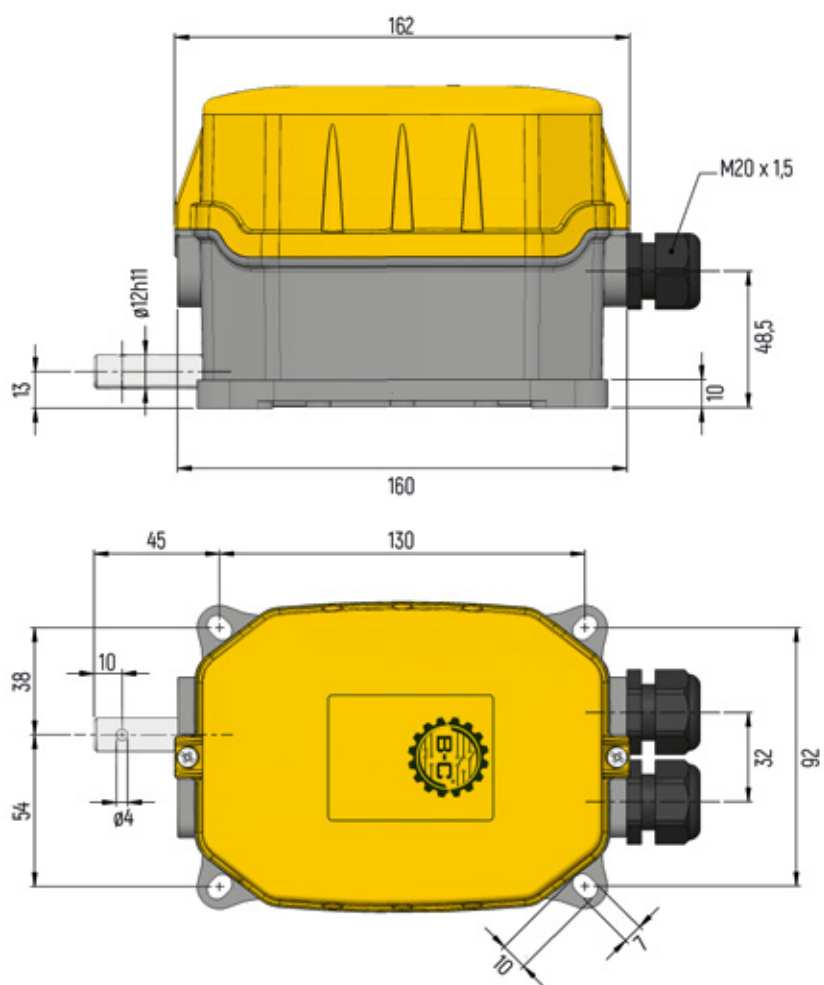

FRM

DIMENSIONS (in mm)

4 Contacts:

FRM

DIMENSIONS (in mm)

6 Contacts:

FRM

DIMENSIONS (in mm)

4 Contacts with small flange:

FRM

DIMENSIONS (in mm)

6 Contacts with small flange:

FRM

DIMENSIONS (in mm)

4 Contacts with flange:

FRM

DIMENSIONS (in mm)

6 Contacts with flange:

FRM

DIMENSIONS (in mm)

With flexible shaft:

FRM

DIMENSIONS (in mm)

With Male Connection: