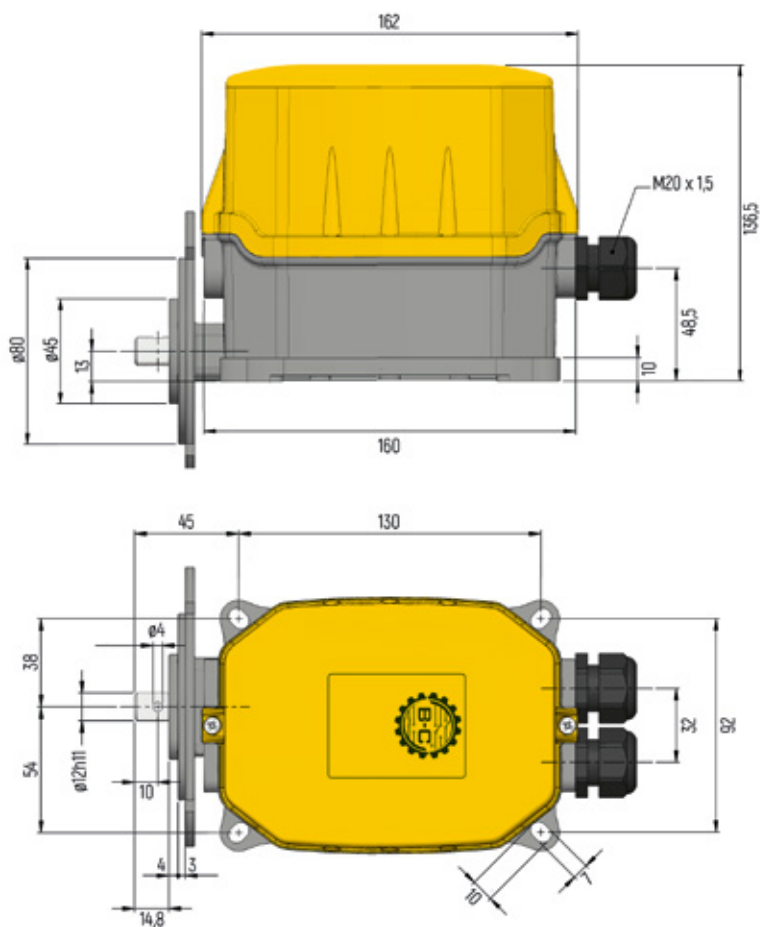

FRM

DIMENSIONS (in mm)

4 Contacts:

FRM

DIMENSIONS (in mm)

6 Contacts:

FRM

DIMENSIONS (in mm)

4 Contacts with small flange:

FRM

DIMENSIONS (in mm)

6 Contacts with small flange:

FRM

DIMENSIONS (in mm)

4 Contacts with flange:

FRM

DIMENSIONS (in mm)

6 Contacts with flange:

FRM

DIMENSIONS (in mm)

With flexible shaft:

FRM

DIMENSIONS (in mm)

With Male Connection: