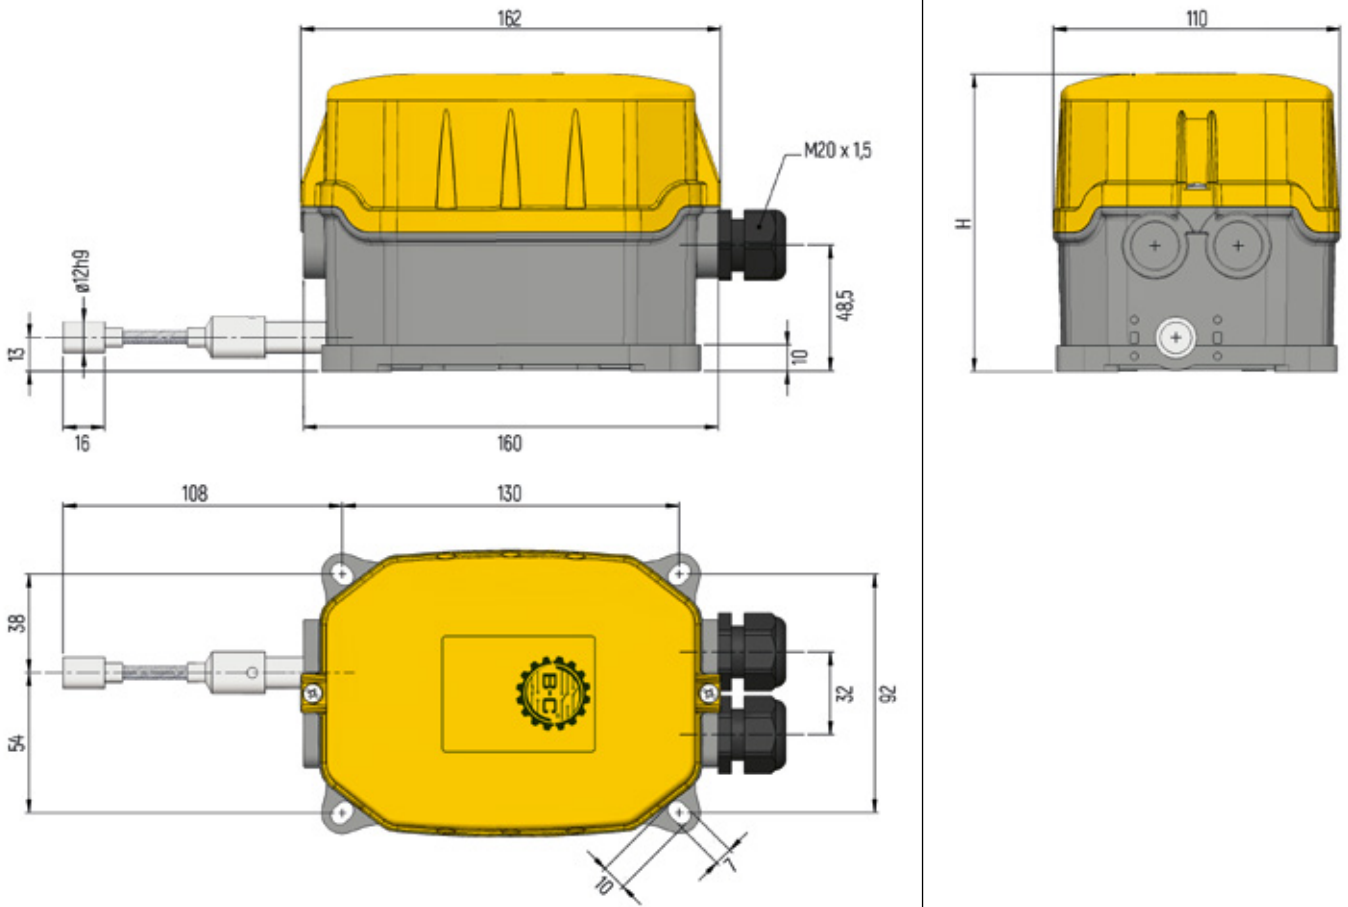

4 Contacts with small flange:

FRM

DIMENSIONS (in mm)

6 Contacts with small flange:

FRM

DIMENSIONS (in mm)

4 Contacts with flange:

FRM

DIMENSIONS (in mm)

6 Contacts with flange:

FRM

DIMENSIONS (in mm)

With flexible shaft:

FRM

DIMENSIONS (in mm)

With Male Connection: