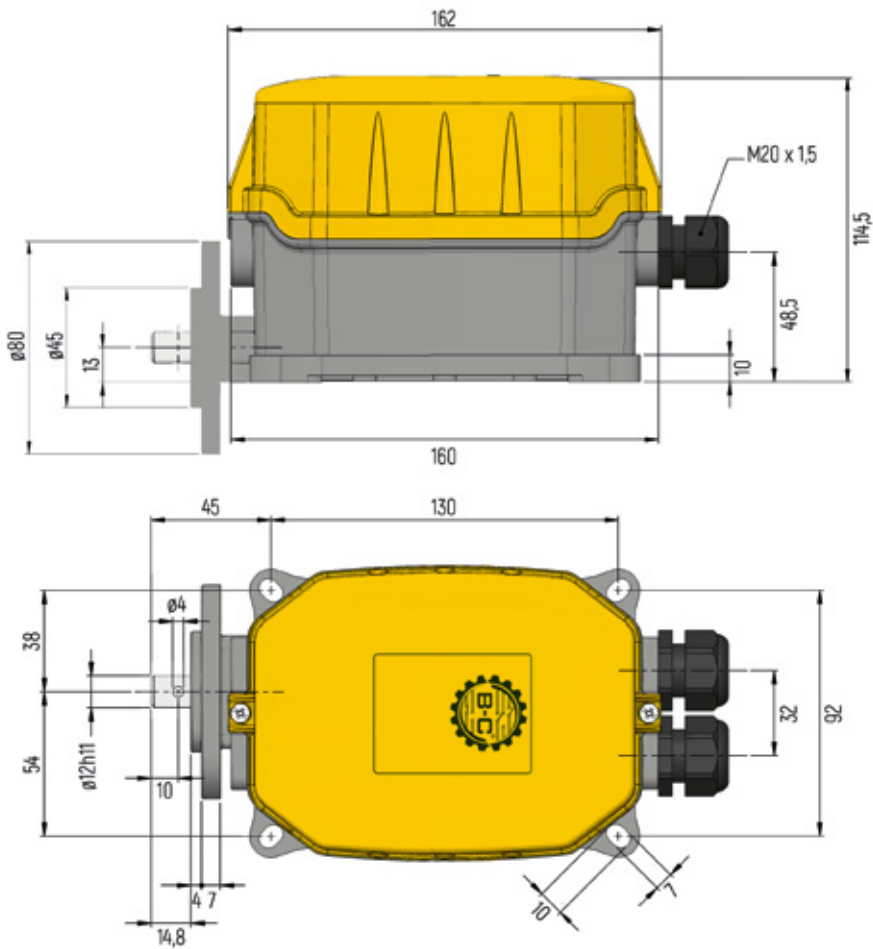

FRM

DIMENSIONS (in mm)

4 Contacts:

FRM

DIMENSIONS (in mm)

6 Contacts:

FRM

DIMENSIONS (in mm)

4 Contacts with small flange:

FRM

DIMENSIONS (in mm)

6 Contacts with small flange:

FRM

DIMENSIONS (in mm)

4 Contacts with flange:

FRM

DIMENSIONS (in mm)

6 Contacts with flange:

FRM

DIMENSIONS (in mm)

With flexible shaft:

FRM

DIMENSIONS (in mm)

With Male Connection: