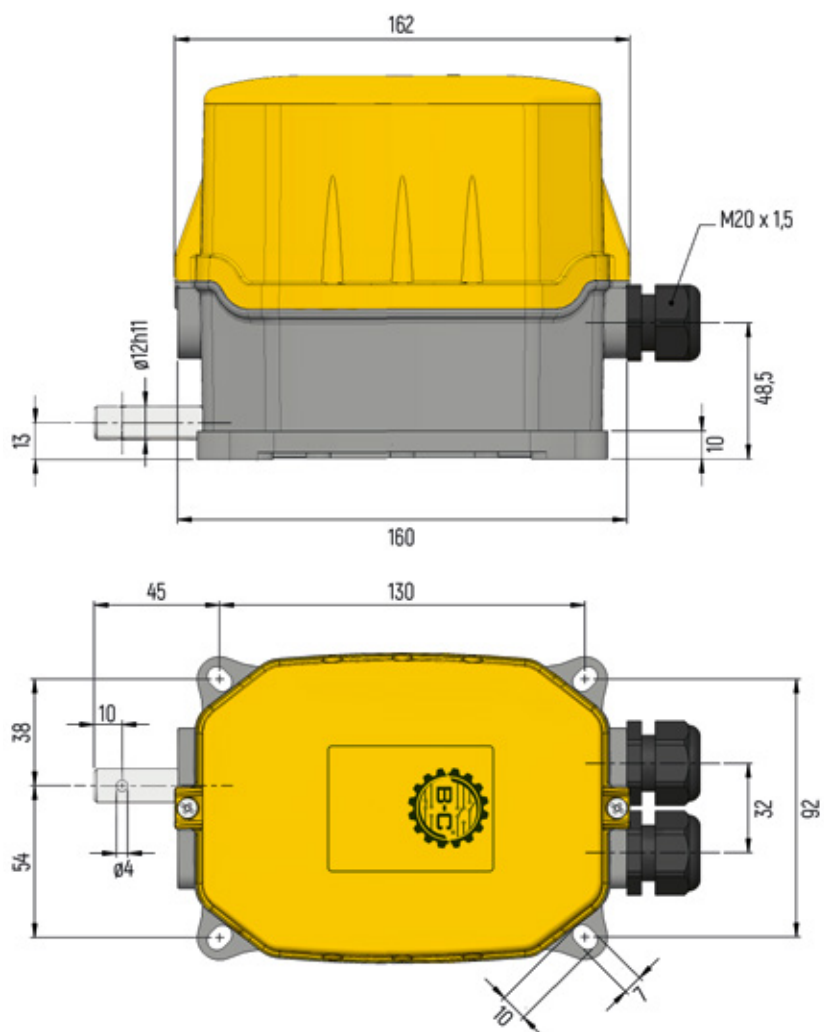

FRM

DIMENSIONS (in mm)

4 Contacts:

FRM

DIMENSIONS (in mm)

6 Contacts:

FRM

DIMENSIONS (in mm)

4 Contacts with small flange:

FRM

DIMENSIONS (in mm)

6 Contacts with small flange:

FRM

DIMENSIONS (in mm)

4 Contacts with flange:

FRM

DIMENSIONS (in mm)

6 Contacts with flange:

FRM

DIMENSIONS (in mm)

With flexible shaft:

FRM

DIMENSIONS (in mm)

With Male Connection: