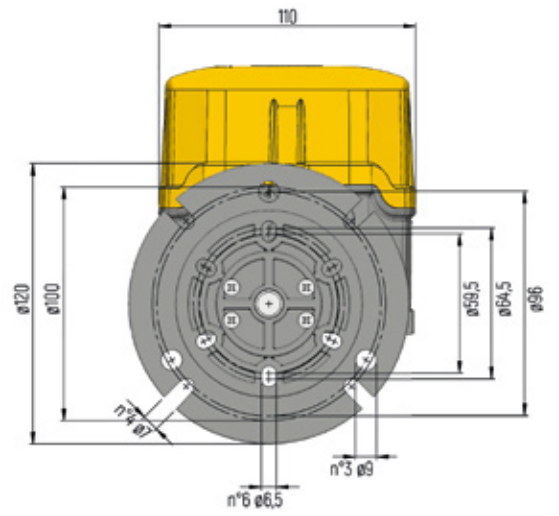

FRM

DIMENSIONS (in mm)

4 Contacts:

FRM

DIMENSIONS (in mm)

6 Contacts:

FRM

DIMENSIONS (in mm)

4 Contacts with small flange:

FRM

DIMENSIONS (in mm)

6 Contacts with small flange:

FRM

DIMENSIONS (in mm)

4 Contacts with flange:

FRM

DIMENSIONS (in mm)

6 Contacts with flange:

FRM

DIMENSIONS (in mm)

With flexible shaft:

FRM

DIMENSIONS (in mm)

With Male Connection: